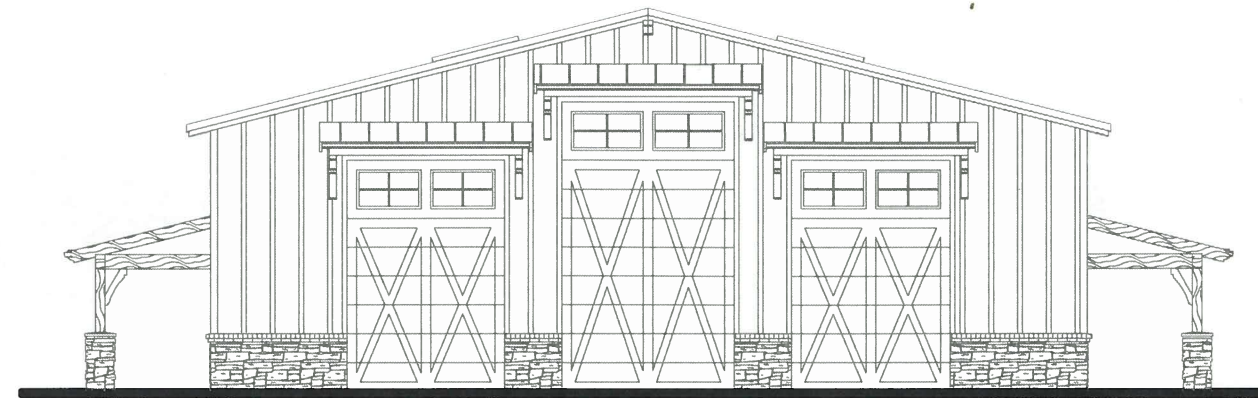

Kitchen Bldg. Partial Right Side Elevation

Worship Bldg. Street Side Elevation

Vaidica Vidhy Ganapathi Center

11355 Monterey Road
San Martin, California 95046

- | | | |
|---|----------------------|--|
| 1 | Roofing Material: | Pacific Metal Roofing Inc. Or Eq.
Standing Seam Metal Roofing
'Antique Patina' |
| 2 | Wood Members & Trim: | Sherwin Williams Exterior Stain
'Riverwood' #SW3532 Or Eq, |
| 3 | Board & Batt Siding: | Jameshardie Hardipanel
Vertical Siding Or Eq.
Kelly Moore #KM5716-3 'Rodeo Roundup'
LRV30 |
| 4 | Stone Veneer: | Eldorado Stone Veneer Or Eq.
Cliffstone- 'Mesquite' Color |
| 5 | Storefront Doors: | Dark Bronze Anodized Frame Color |
| 6 | Windows: | Milgard Or Eq.
Dark Bronze Frame Color |